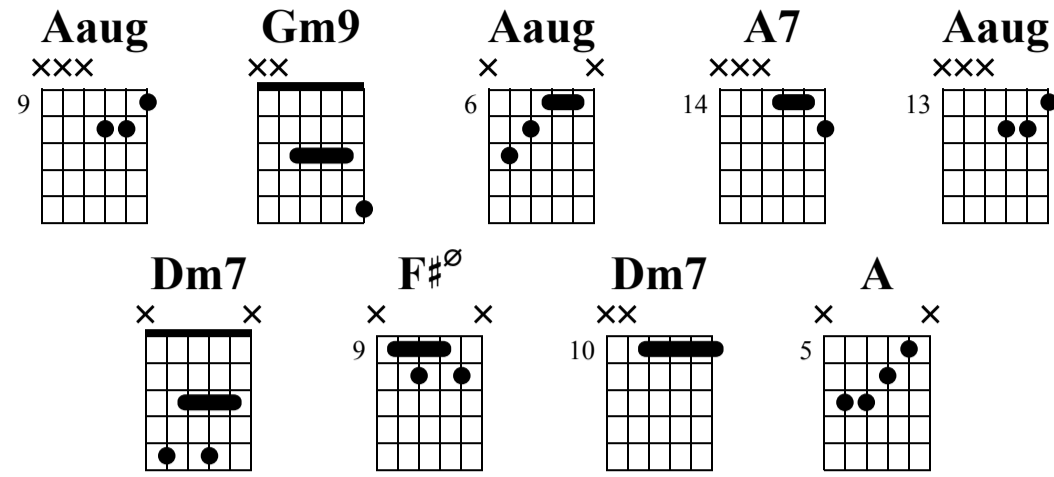

# Killing in the name-Version Jazz

## Rage Against The Machine

Transcrit par Fabien Neuville

Jazz Guitar

Electric Bass

Standard tuning

Dropped D

④ = D

♩ = 145